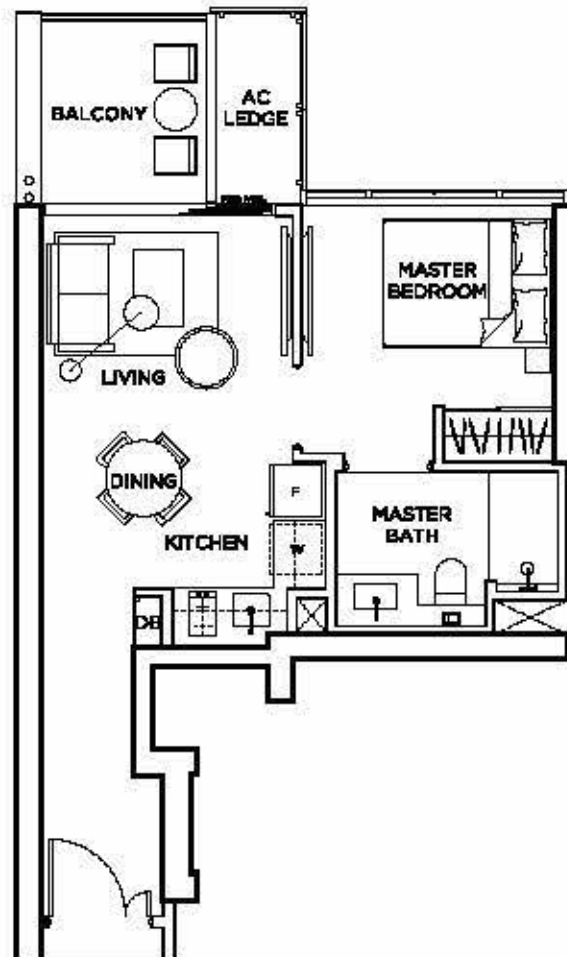

BLOCK 3

#02-09 to #36-09